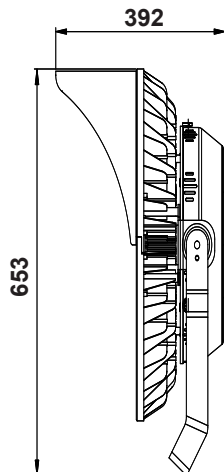

Installation

- Heavy duty yoke mount secured with bolt

Listings

- IP65, For use in wet locations
- Patent Pending

Dimensions

unit:mm

Ordering information

Sample Number: LT-SD-277V-600W-15-50K- Black