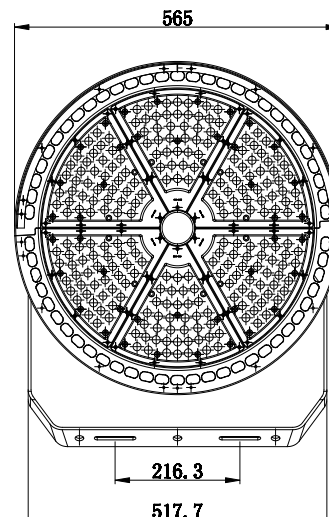

Installation

- Heavy duty yoke mount secured with bolt

Listings

- IP65, For use in wet locations
- Patent Pending

Dimensions

unit:mm

Ordering information

Sample Number: LT-SD-277V-600W-15-50K- Black